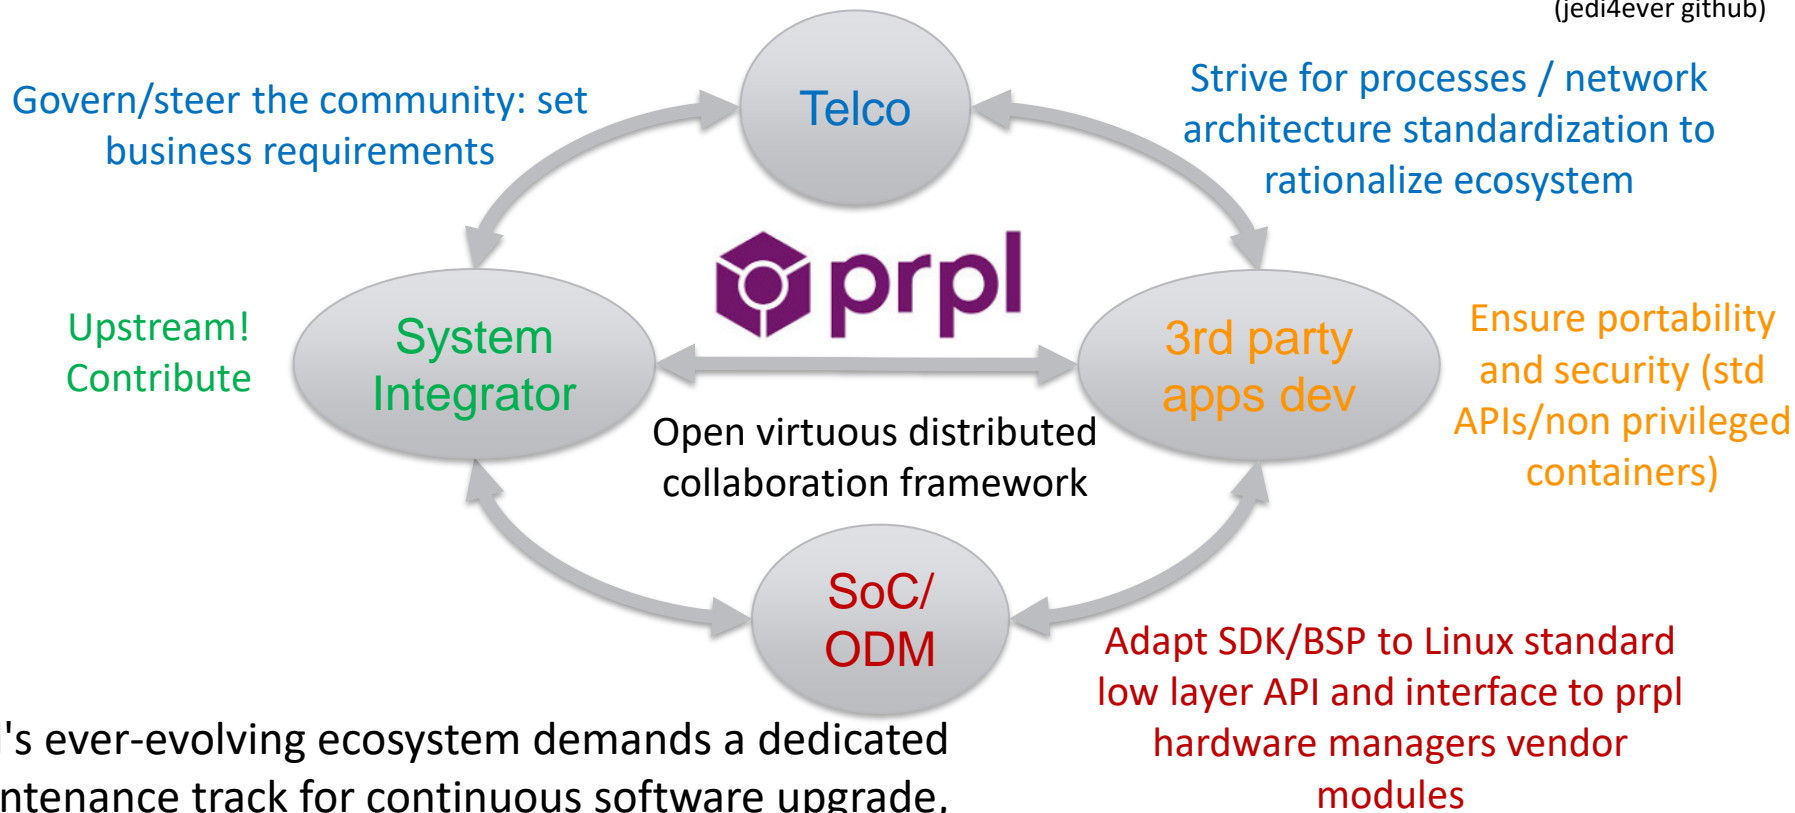

## / The secret ingredients:

- / A robust, dynamic open-source foundation powered by OpenWrt
- / Fundamental adaptations to meet the service providers needs:
  - Standardized High-Level APIs: build on TR-181 data models and modular architecture
  - Dynamic Configuration: adapts in real-time
  - Standardized Low-Level APIs: expand Linux standard API through hardware manager abstractions to cope with SoC vendor diversity
  - Built-In Container Life Cycle Management: streamline operations

# prpl is real : engage and make it a success !

" Stop the Fork, before it eats you "  
(jedi4ever github)

Prpl's ever-evolving ecosystem demands a dedicated maintenance track for continuous software upgrade, ensuring reliability, peak performance, and security.