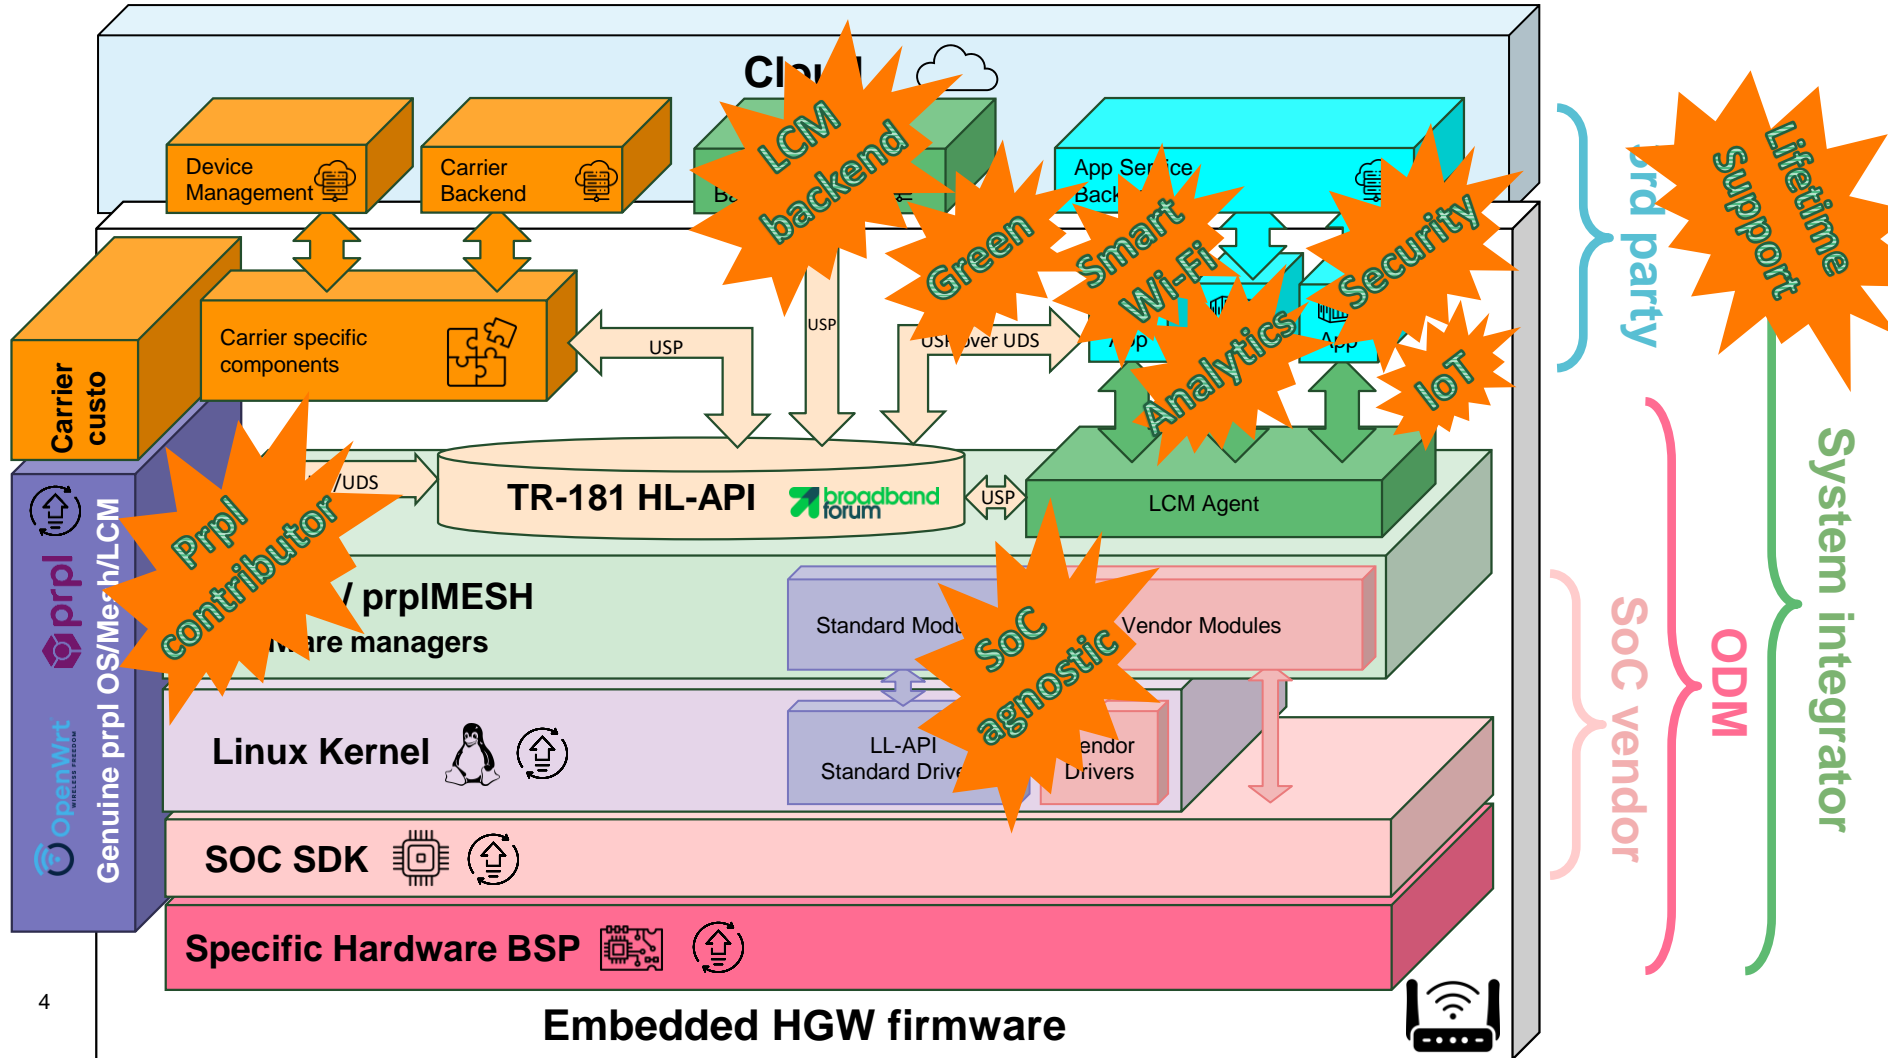

# Pioneering the future of carrier-grade home gateway ecosystem

## / The secret ingredients:

- / A robust, dynamic open-source foundation powered by OpenWrt
- / Fundamental adaptations to meet the service providers needs:
  - Standardized High-Level APIs: build on TR-181 data models and modular architecture
  - Dynamic Configuration: adapts in real-time
  - Standardized Low-Level APIs: expand Linux standard API through hardware manager abstractions to cope with SoC vendor diversity
  - Built-In Container Life Cycle Management: streamline operations

# prpl is real : engage and make it a success !

" Stop the Fork, before it eats you "  
(jedi4ever github)

Prpl's ever-evolving ecosystem demands a dedicated maintenance track for continuous software upgrade, ensuring reliability, peak performance, and security.