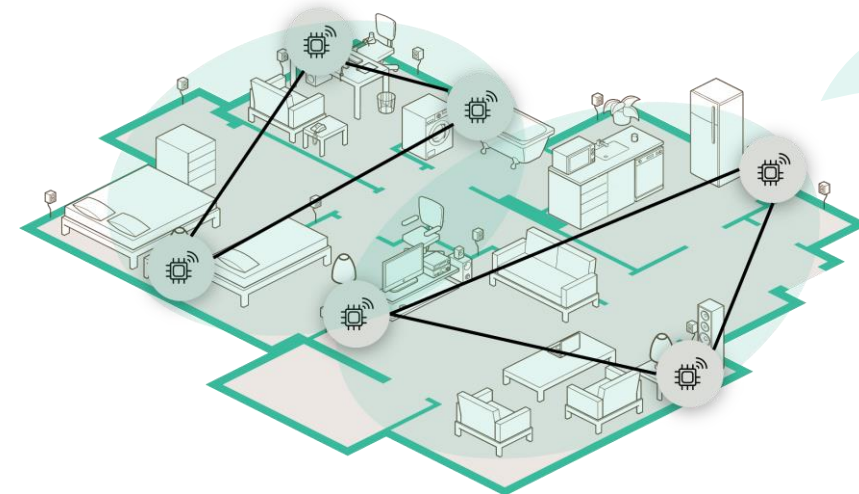

Intrusion

- The most advanced intrusion detection solution to verify human presence in a space
- Using AI, we filter out non-human motion such as pets, fans, and mechanical motion for the lowest false alarm rates in the industry

Occupancy

- First-ever human presence solution to detect if a person is in a space, or not
- We enable energy efficiency for HVAC, smart automations, and lighting controls in homes and businesses

WiFi Sensing Topology Advantage

AP Embedded

Origin 'Sensing Agent' runs on the central access point (AP) like a router, hub, or panel; client devices connect back to a central access point to form sensing zones

Mesh

A set of "Powered by Origin" IoT devices form sensing zones; devices like smart lights or plugs communicate directly with each other, only using the AP for back-haul

How We Create Value

Create new RMR Services

Utilize your router and existing in-home connected devices for value-added services such as intrusion detection and charge RMR

Decrease Churn

Differentiate yourself from competition with new easy-to-use services