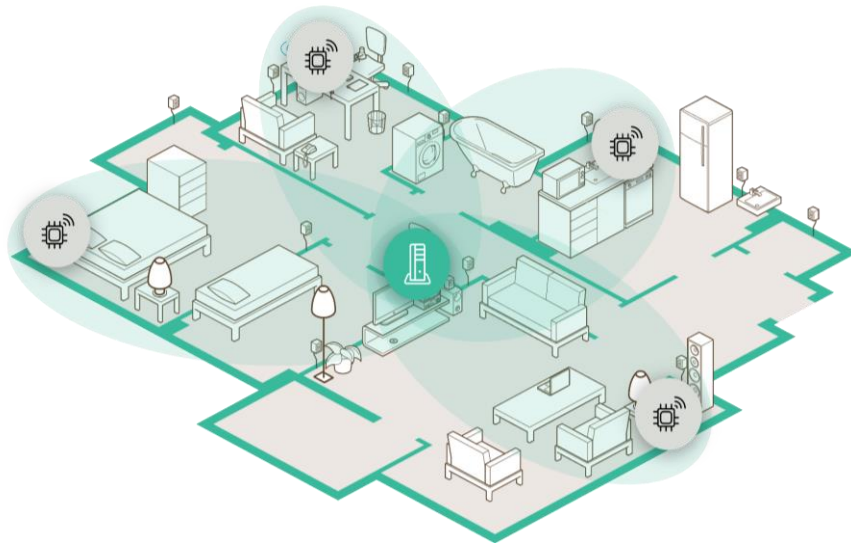

Introducing WiFi Sensing

Leveraging existing WiFi networks to sense, understand, and act

Enhancing Smart Homes and Beyond

Witness how WiFi Sensing effortlessly tailors environments

68

The platform that powers everything we do

Intrusion

- The most advanced intrusion detection solution to verify human presence in a space
- Using AI, we filter out non-human motion such as pets, fans, and mechanical motion for the lowest false alarm rates in the industry

Occupancy

- First-ever human presence solution to detect if a person is in a space, or not
- We enable energy efficiency for HVAC, smart automations, and lighting controls in homes and businesses

WiFi Sensing Topology Advantage

AP Embedded

Origin 'Sensing Agent' runs on the central access point (AP) like a router, hub, or panel; client devices connect back to a central access point to form sensing zones

Mesh

A set of "Powered by Origin" IoT devices form sensing zones; devices like smart lights or plugs communicate directly with each other, only using the AP for back-haul