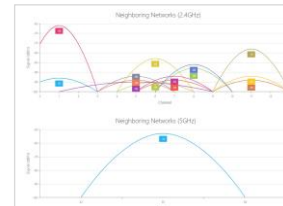

Any Operator can bench- or field-trial the Beegol containerized Beegol app

Beegol runs prplMesh very successfully

All of this is working in lobby. See us there

Data and Diagnostic on the cloud

Speedtest

Wifi