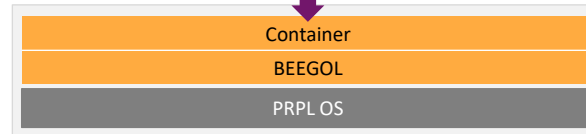

Beegol

Beegol has the world's best remote diagnostic suite for broadband and Wi-Fi

We are new to prpl

We fully adopted the prpl Architecture

- We ported our app atop the prpl High-Level to make it platform-independent and portable to any HW platform
- We containerized our app to make it easily deployable from the cloud in field trials
- We adopted prpl LCM life-cycle management to remotely manage the deployed app

We have all the above running on MaxLinear chips on the prpl next-gen carrier-grade platform

- Every update to prplWare gets tested and proven on the same CI platform
- Any Operator can easily get the same prpl HW platform

Any Operator can bench- or field-trial the Beegol containerized Beegol app

Beegol runs prplMesh very successfully

All of this is working in lobby. See us there

Data and Diagnostic on the cloud

Premium Sponsors