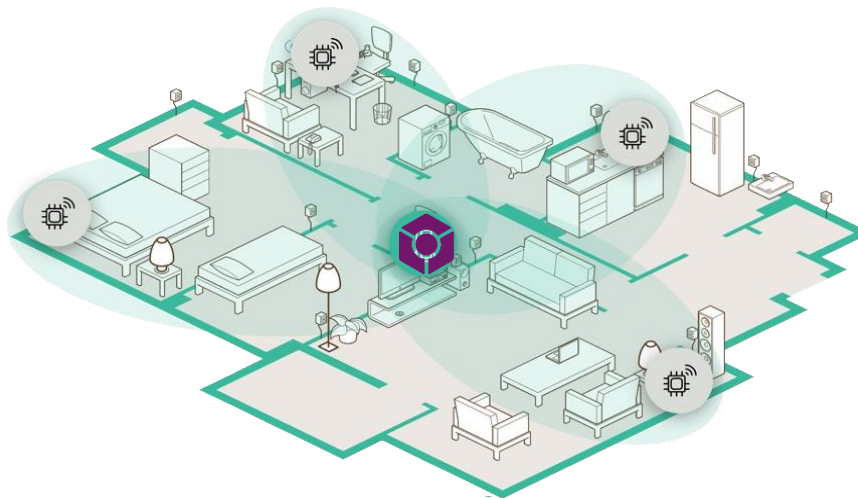

Joseph Valencia
Chief Product Officer

The **inventors** of WiFi Sensing

The **fastest growing** WiFi Sensing company in the world

Most **robust roadmap** in the industry

60+ patents granted/allowed
& **~140** filed

Enables Broadband Service Providers to launch presence-sensing-based services using consumers' existing IoT and prpl CPE