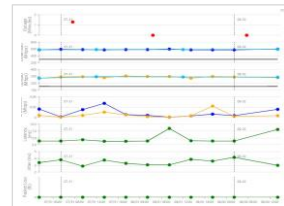

Any Operator can bench- or field-trial the Beegol containerized Beegol app

Beegol runs prplMesh very successfully

All of this is working in lobby. See us there

Data and Diagnostic on the cloud

Speedtest

Wifi