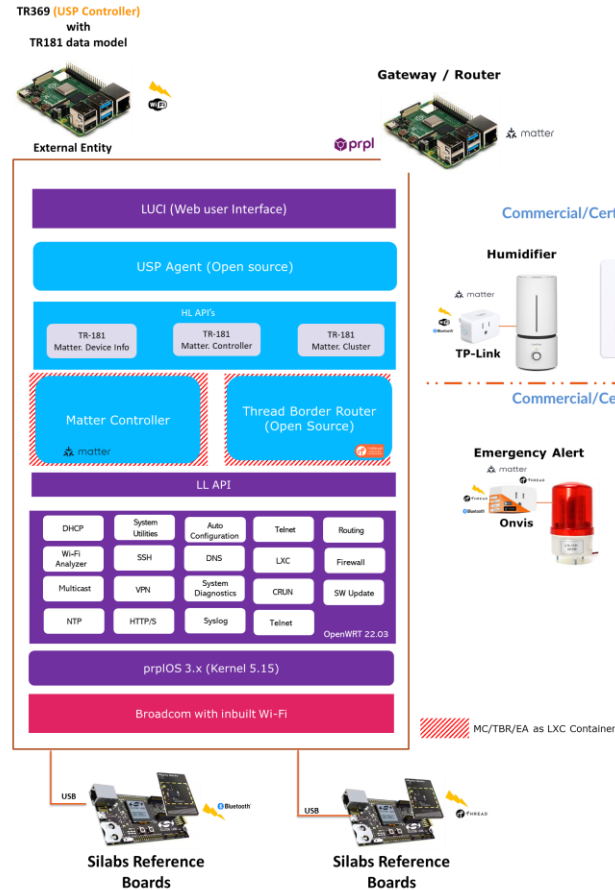

Business Advantages

Leverage **MATTER** technology to enable **smart services / co-services** for existing and new customers.

- MATTER as a Container on Wi-Fi Router (no external hub required)
- Enhance data/device security
- Improve customer experiences & CSAT
- Support for advanced / new smart services deployment
- Easy system integration / migration in the home ecosystem