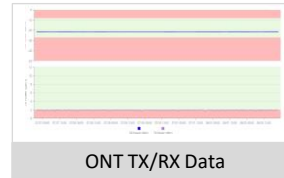

Any Operator can bench- or field-trial the Beegol containerized Beegol app

Beegol runs prplMesh very successfully

All of this is working in lobby. See us there

Data and Diagnostic on the cloud

Speedtest

Wifi