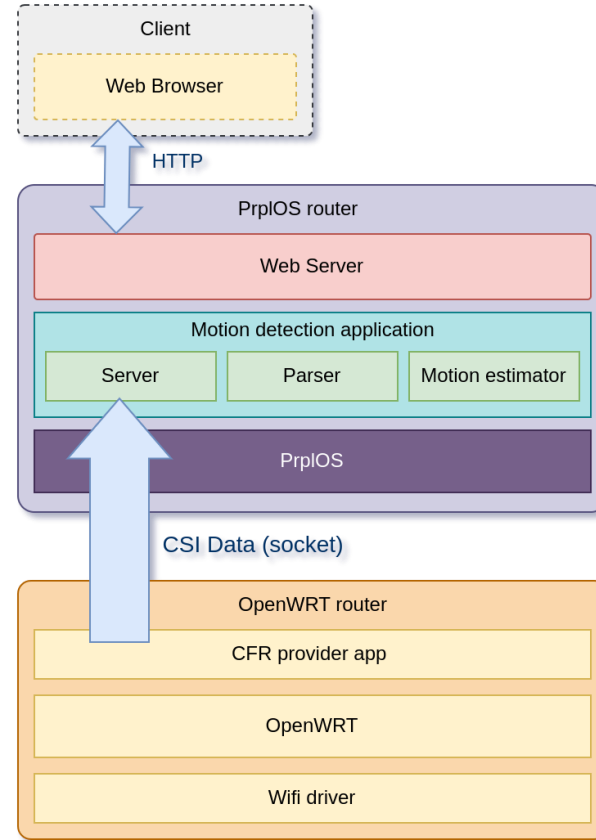

Enabling the remote management of prplLCM based devices with intelligent containerized applications that can both extend the device's overall data model and communicate with other containerized applications.

All done by utilizing standards published by Broadband Forum in USP and the Device:2 root data model.

Also, presenting.....

CommScope's prpl Managed Services support Service Providers that wish to enjoy the freedom of managing their own prplOS device software.

Premium Sponsors

airties

Bitdefender

ORIGIN™
WiFi can do more.

sam
seamless network

softat
home

vantiva
Pushing the edge

WiFi Motion Detection

- Lightweight solution to detect **human movement** integrated into a retail WiFi gateway
- **Radio waves** emitted by WiFi routers and the signals bouncing off the objects are used to gather information about movement
- Motion estimation is based on analysis of **CSI data** retrieved from WiFi module
- Solution based on **GL.iNet GL-B1300** platform
- Built on top of **prpl** ecosystem