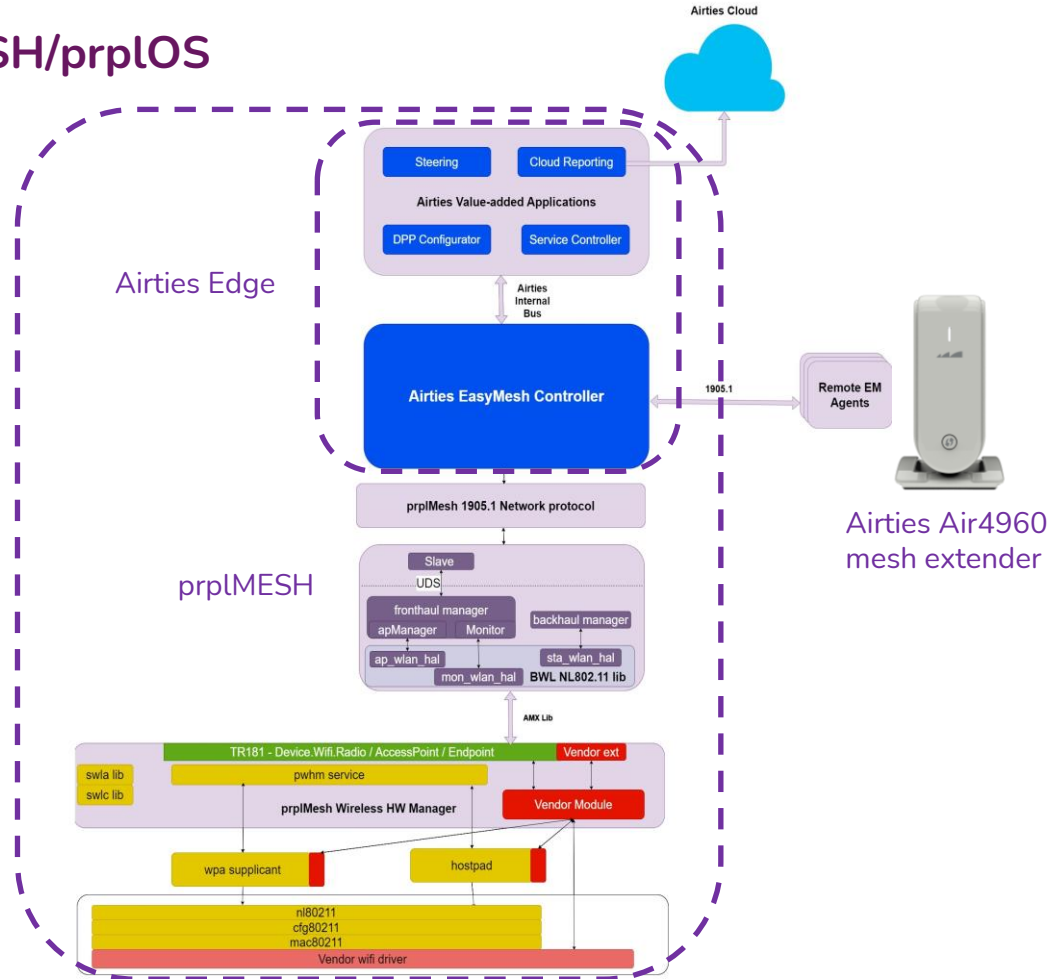

Premium
Sponsors

Airties Edge on prplMESH/prplOS

Airties Edge running on prplMESH EasyMesh™ agent (Turriss Omnia GW), onboarding an external EasyMesh™ agent (Airties Air4960 extender)

Turriss Omnia GW
prplOS

Premium
Sponsors

Advanced Home Automation: MATTER on prpl

Objective

To demonstrate expanded **Home Automation** on **prplOS** using **HL-API's** based on **MATTER**.

Demo components / Setup / scenarios

Core components integrated on prpl:

- **MATTER** as a Middleware framework (enhancements in Open source) and deployed as a LXC container on PrplOS
- **OTBR** (Thread Border Router) as a Docker Container (Open source)
- **MQTT Broker** (Open source) integrated on OPENWRT 22.03 snapshot version
- **USP Agent** (OBUSPA Open source with CG's enhancements)
- **HL-API's** for interfacing with USP agent and Matter software (CG's new development)
- **TR-181** Data model (CG's design on existing BBF model)
- **EDGE Analytics** (CG's enabler)
 - All the package runs on latest Linux kernel 5.15
- Demo setup based on AMD / Pi4 ported with prpl open-source package and integration with Matter controller + USP AGENT and Open Thread Border Router (OTBR) as container with add-on libraries / components
 - **USP Controller** integrated on reference platform (Pi4 / Ubuntu) as a Mobile App to demonstrate the functionality to control both Wi-Fi and Thread devices (lights)
- Demo Scenarios having MATTER on PrplOS over Wi-Fi and Thread that covers
 - **On-boarding & Control of Wi-Fi and Thread devices (TP-link, OREIN, Nanoleaf)**
 - **Input and Output device linking (Motion sensor - Eve with Power socket - Onvis)**

COMMSCOPE® Home Networks

USP Remotely-Managed Containerized Apps

Demonstrating...

A Service Delivery Platform that serves to orchestrate the deployment of containerized applications across a service provider's entire fleet of devices.